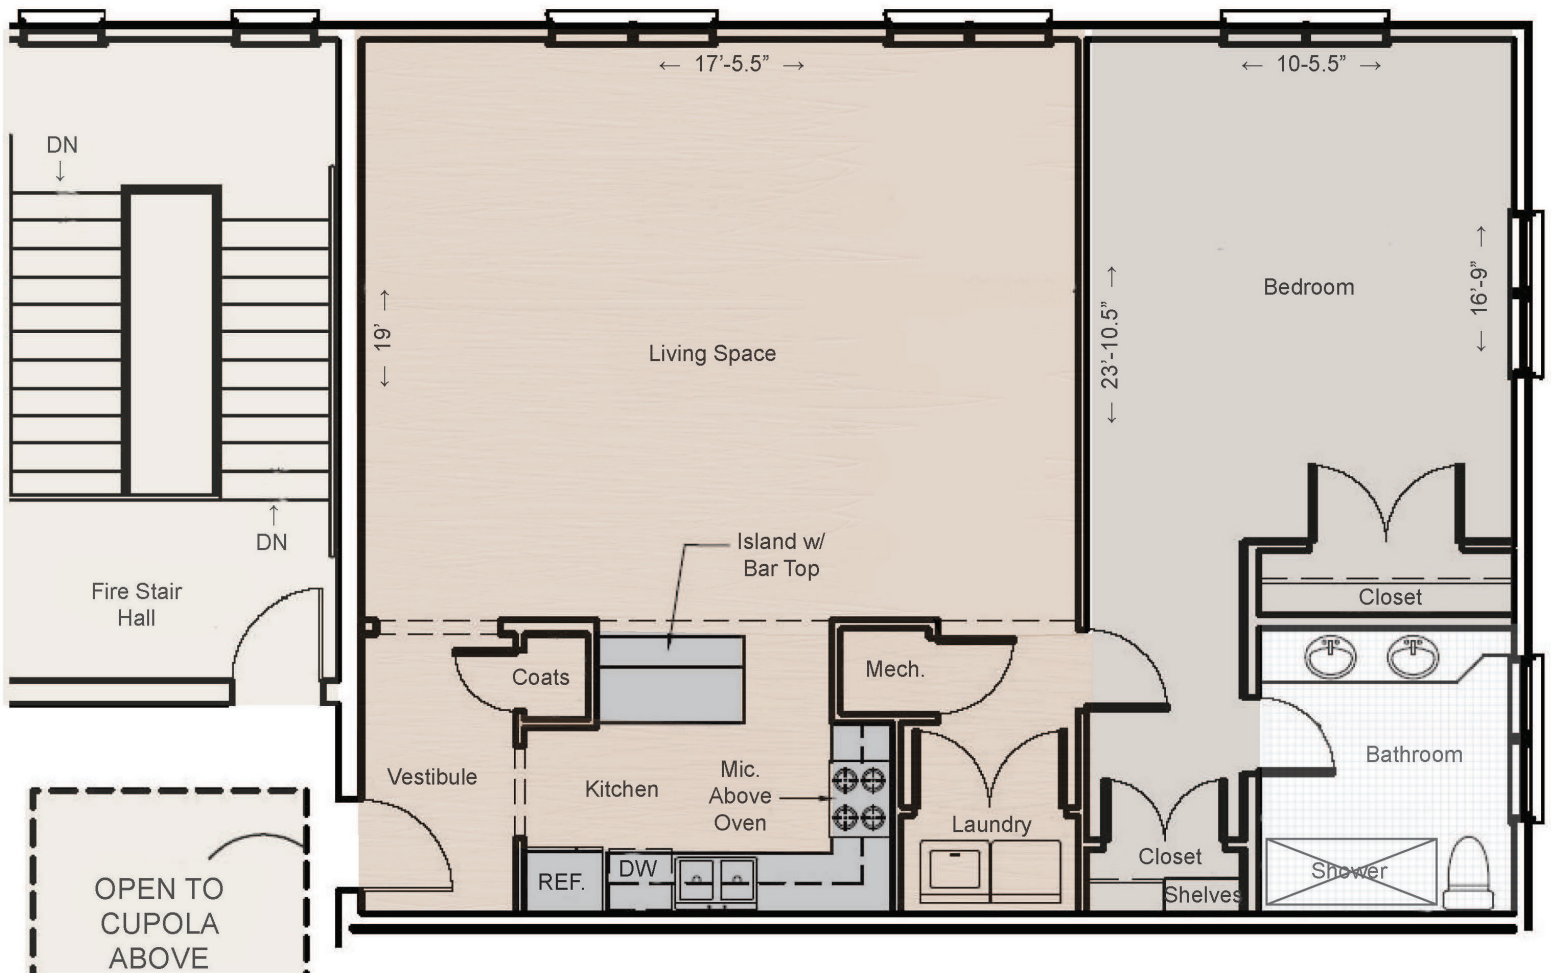

For More Information Contact: Chuck Galis

Phone: (706) 380-1100

Email: chuck@galisproperties.com