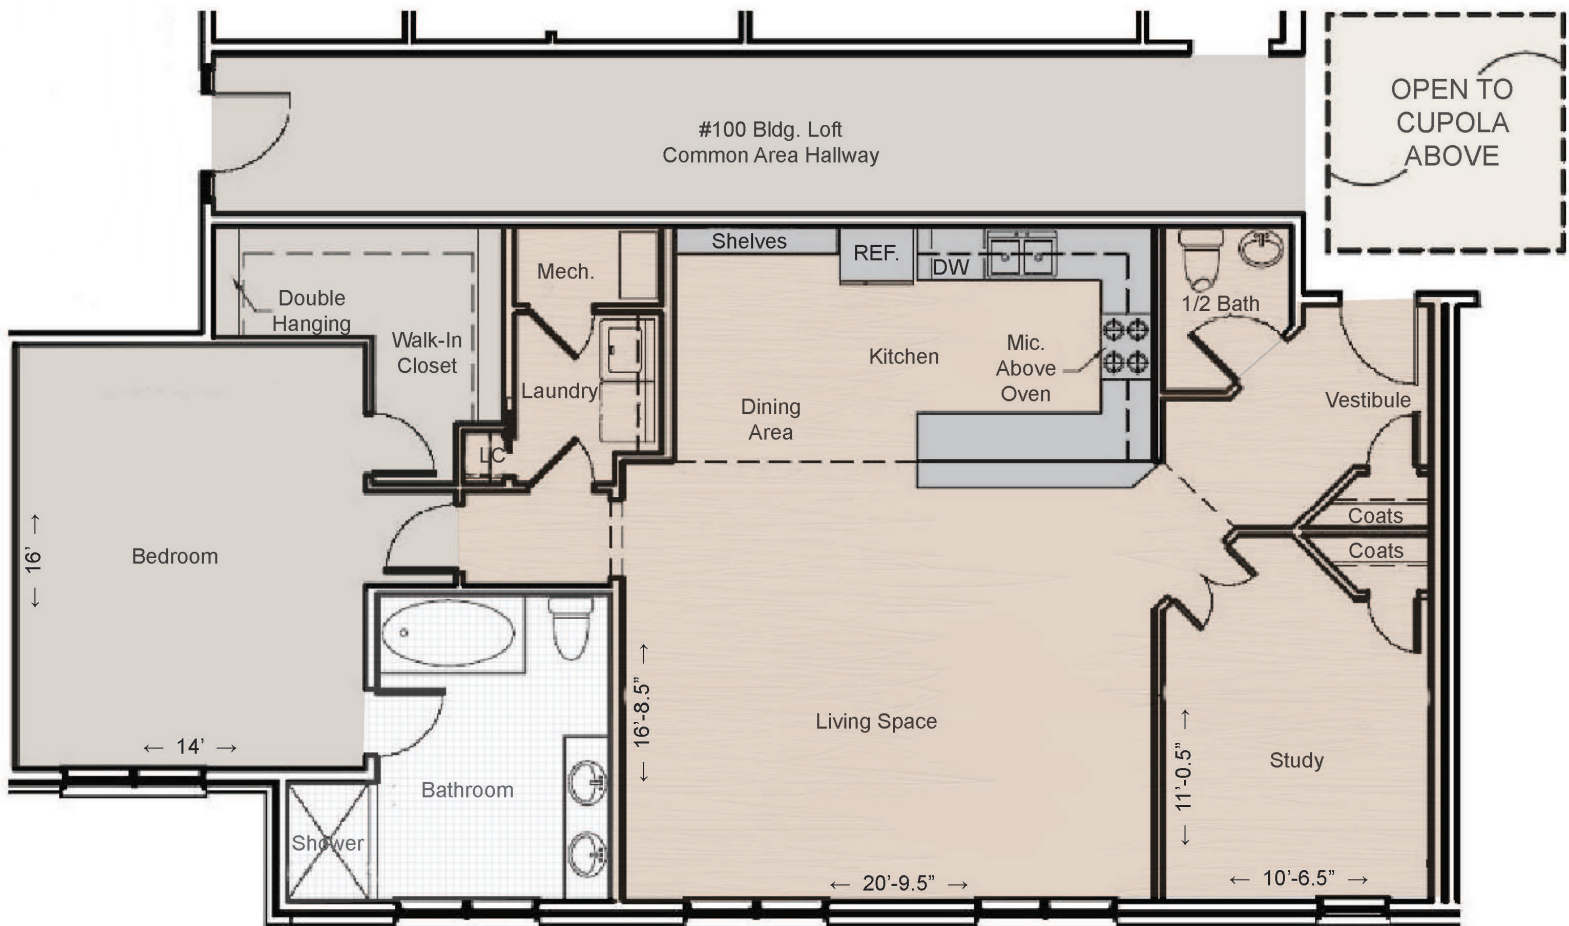

For More Information Contact: Chuck Galis

Phone: (706) 380-1100

Email: chuck@galisproperties.com