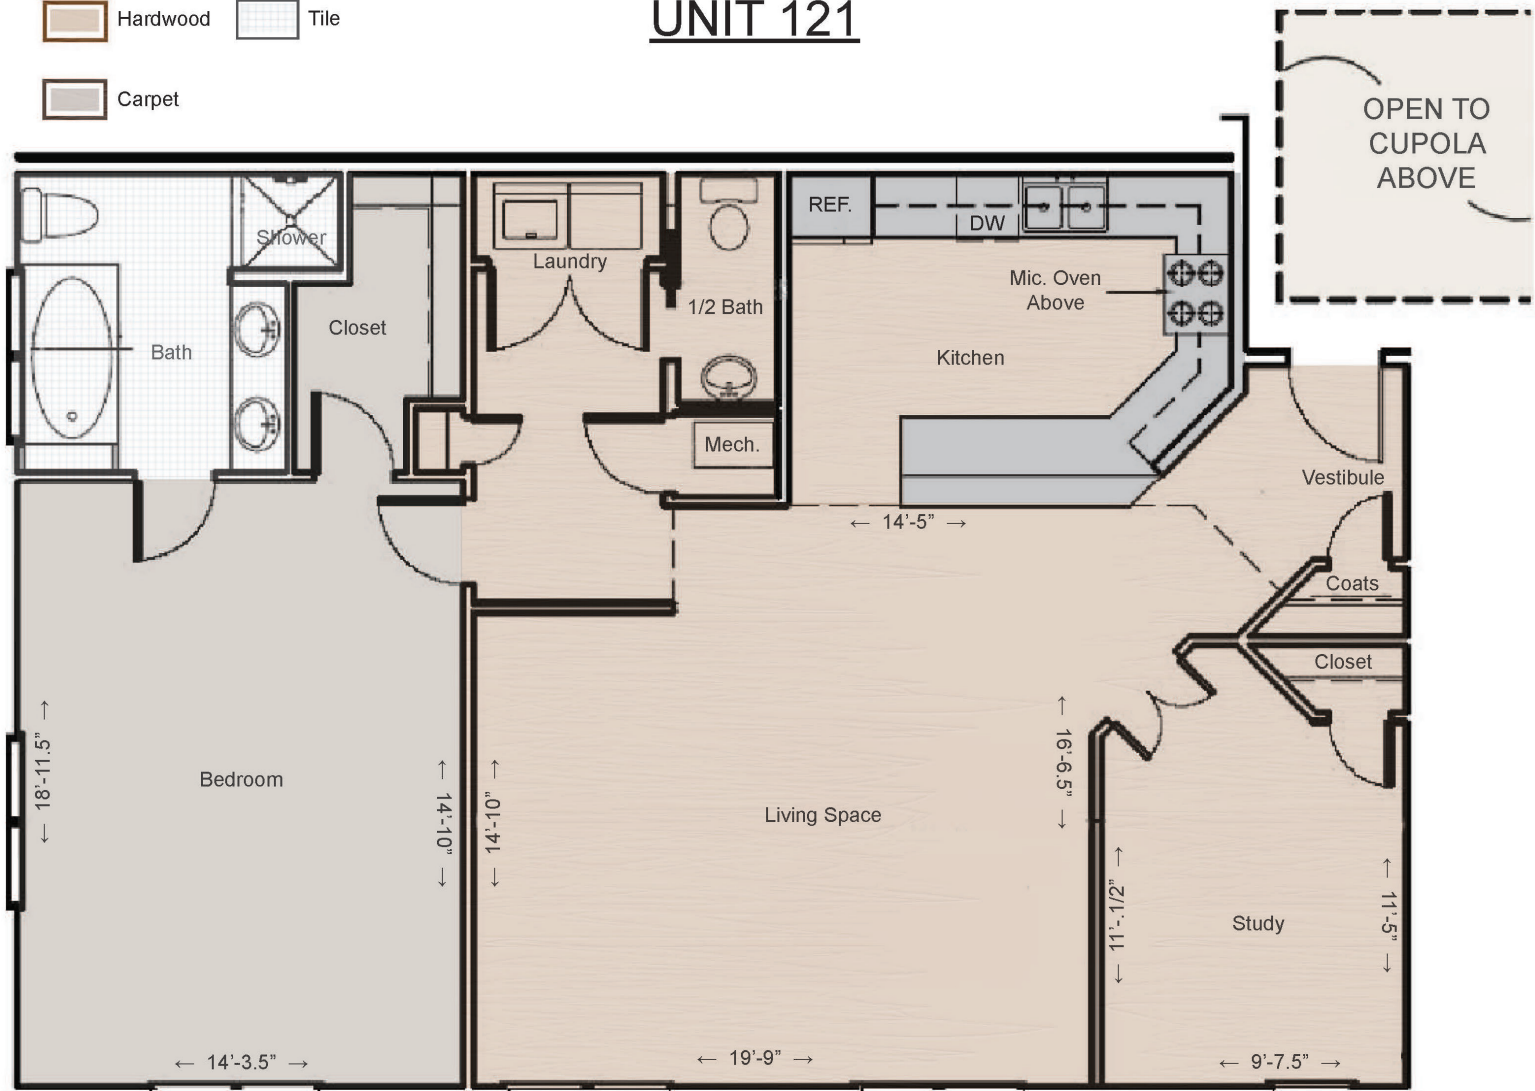

ANSONBOROUGH

UNIT 121

- Hardwood
- Tile
- Carpet

For More Information Contact: Chuck Galis

Phone: (706) 380-1100

Email: chuck@galisproperties.com

ANSONBOROUGH

UNIT 122