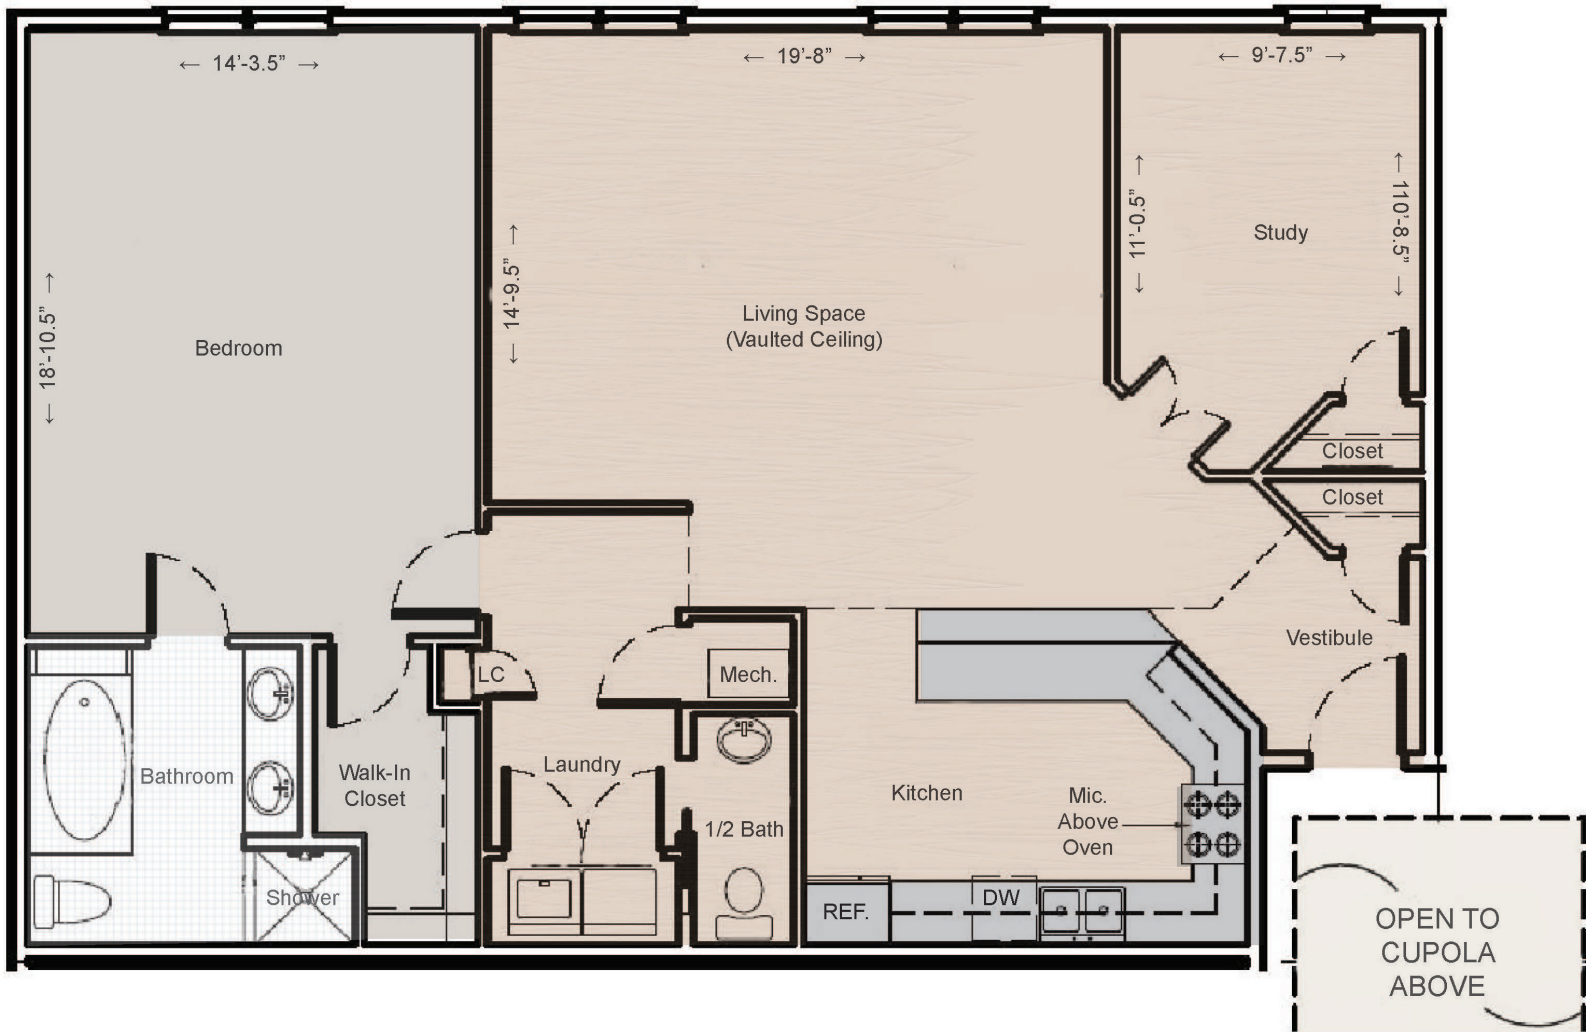

For More Information Contact: Chuck Galis

Phone: (706) 380-1100

Email: chuck@galisproperties.com