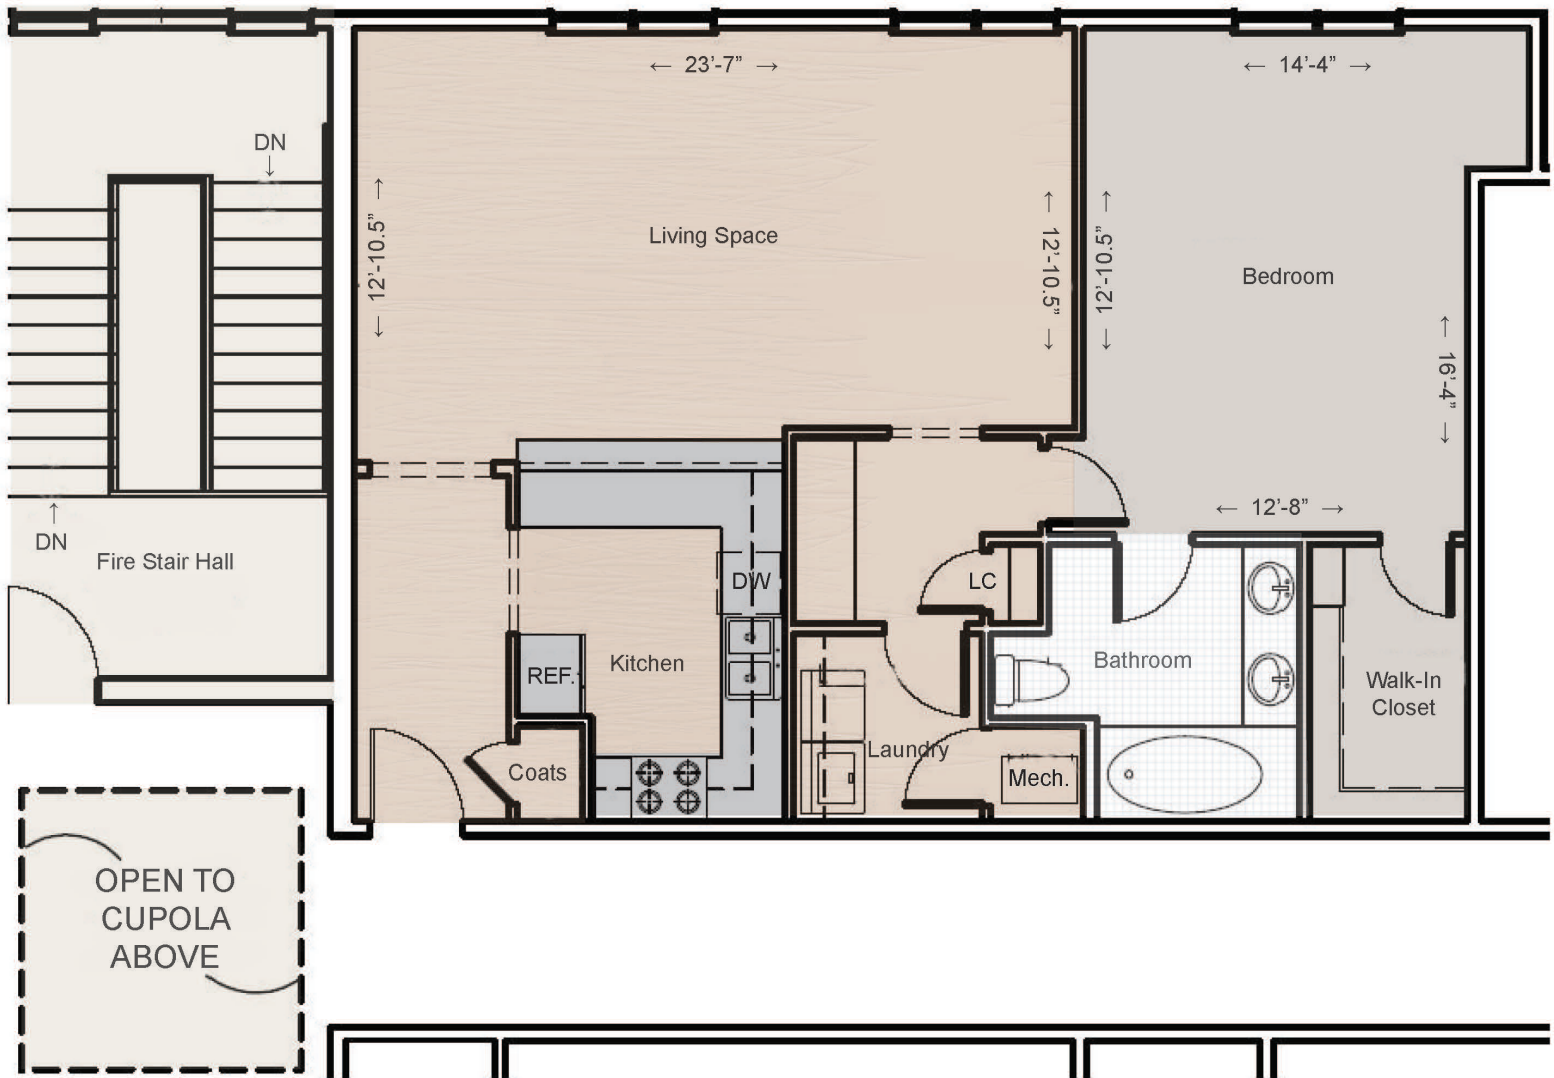

ANSONBOROUGH

Hardwood Tile

Carpet

UNIT 124

For More Information Contact: Chuck Galis

Phone: (706) 380-1100

Email: chuck@galisproperties.com

ANSONBOROUGH